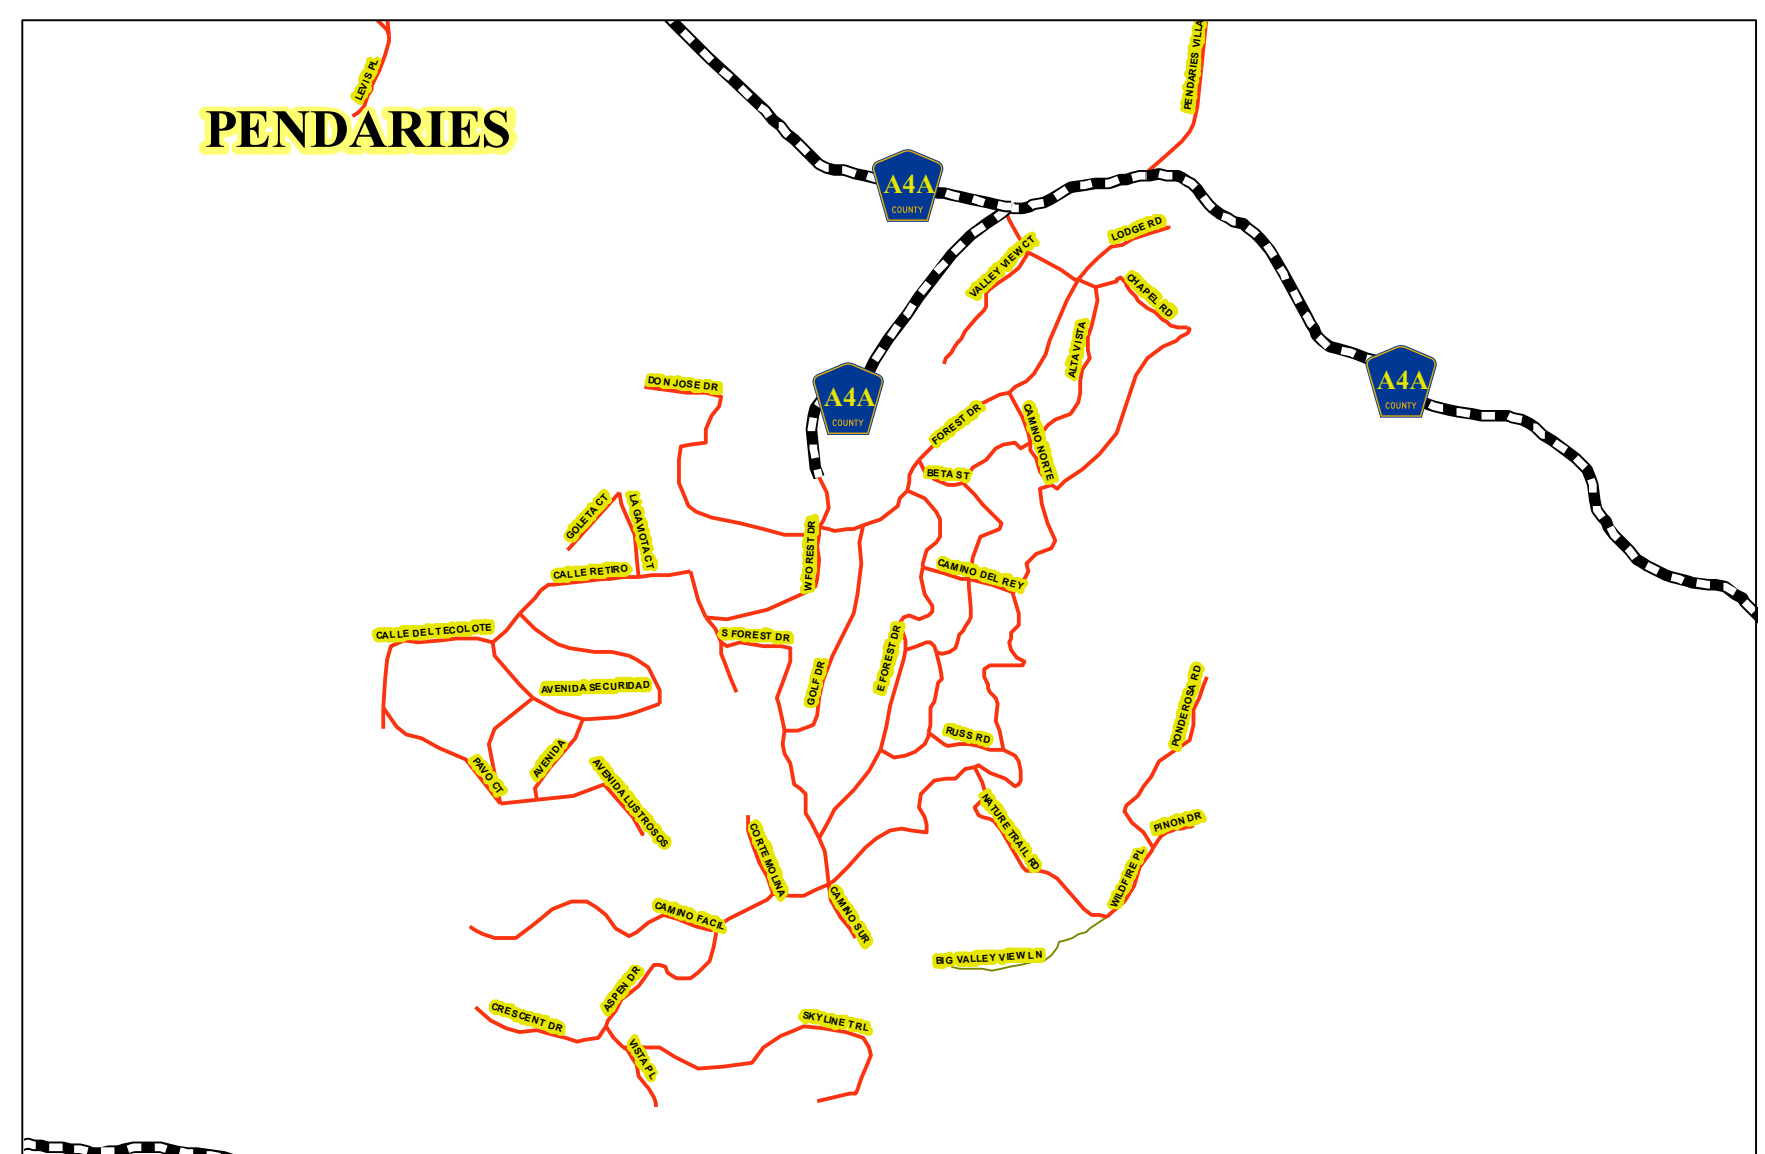

SAN MIGUEL COUNTY

LEGEND

Map created by: Mario H. Vázquez
Tuesday, April 27, 2010

NORTH

- INTERSTATE
- - - COUNTY ROADS
- FOREST ROADS
- NM STATE HIGHWAYS
- US HIGHWAYS
- PRIVATE & PUBLIC ROADS