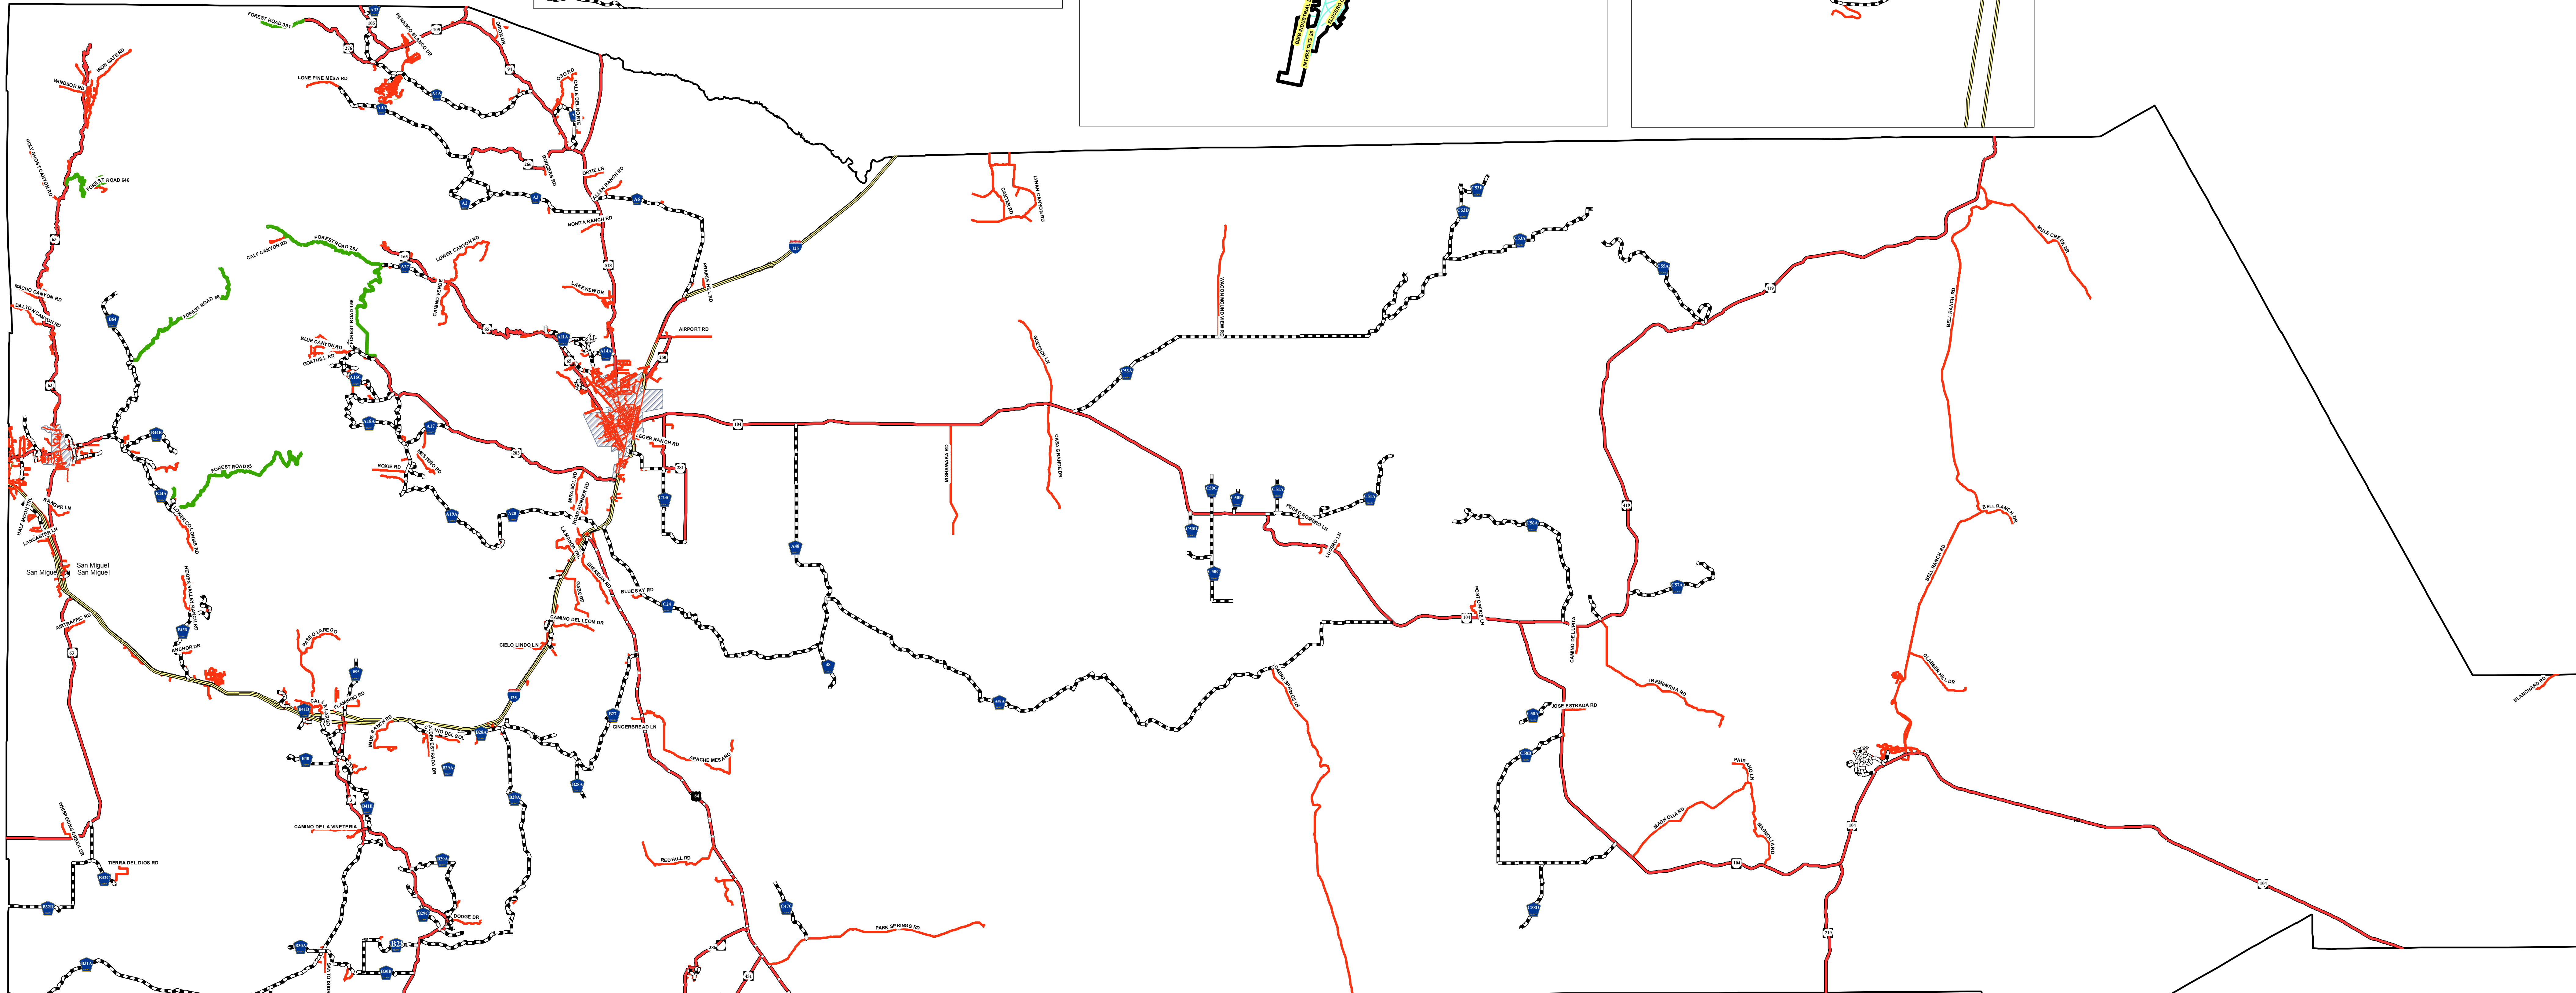

SAN MIGUEL COUNTY

LEGEND

Map created by: Mario H. Vázquez
Tuesday, April 27, 2010

NORTH

- INTERSTATE
- - - COUNTY ROADS
- FOREST ROADS
- NM STATE HIGHWAYS
- US HIGHWAYS
- PRIVATE & PUBLIC ROADS