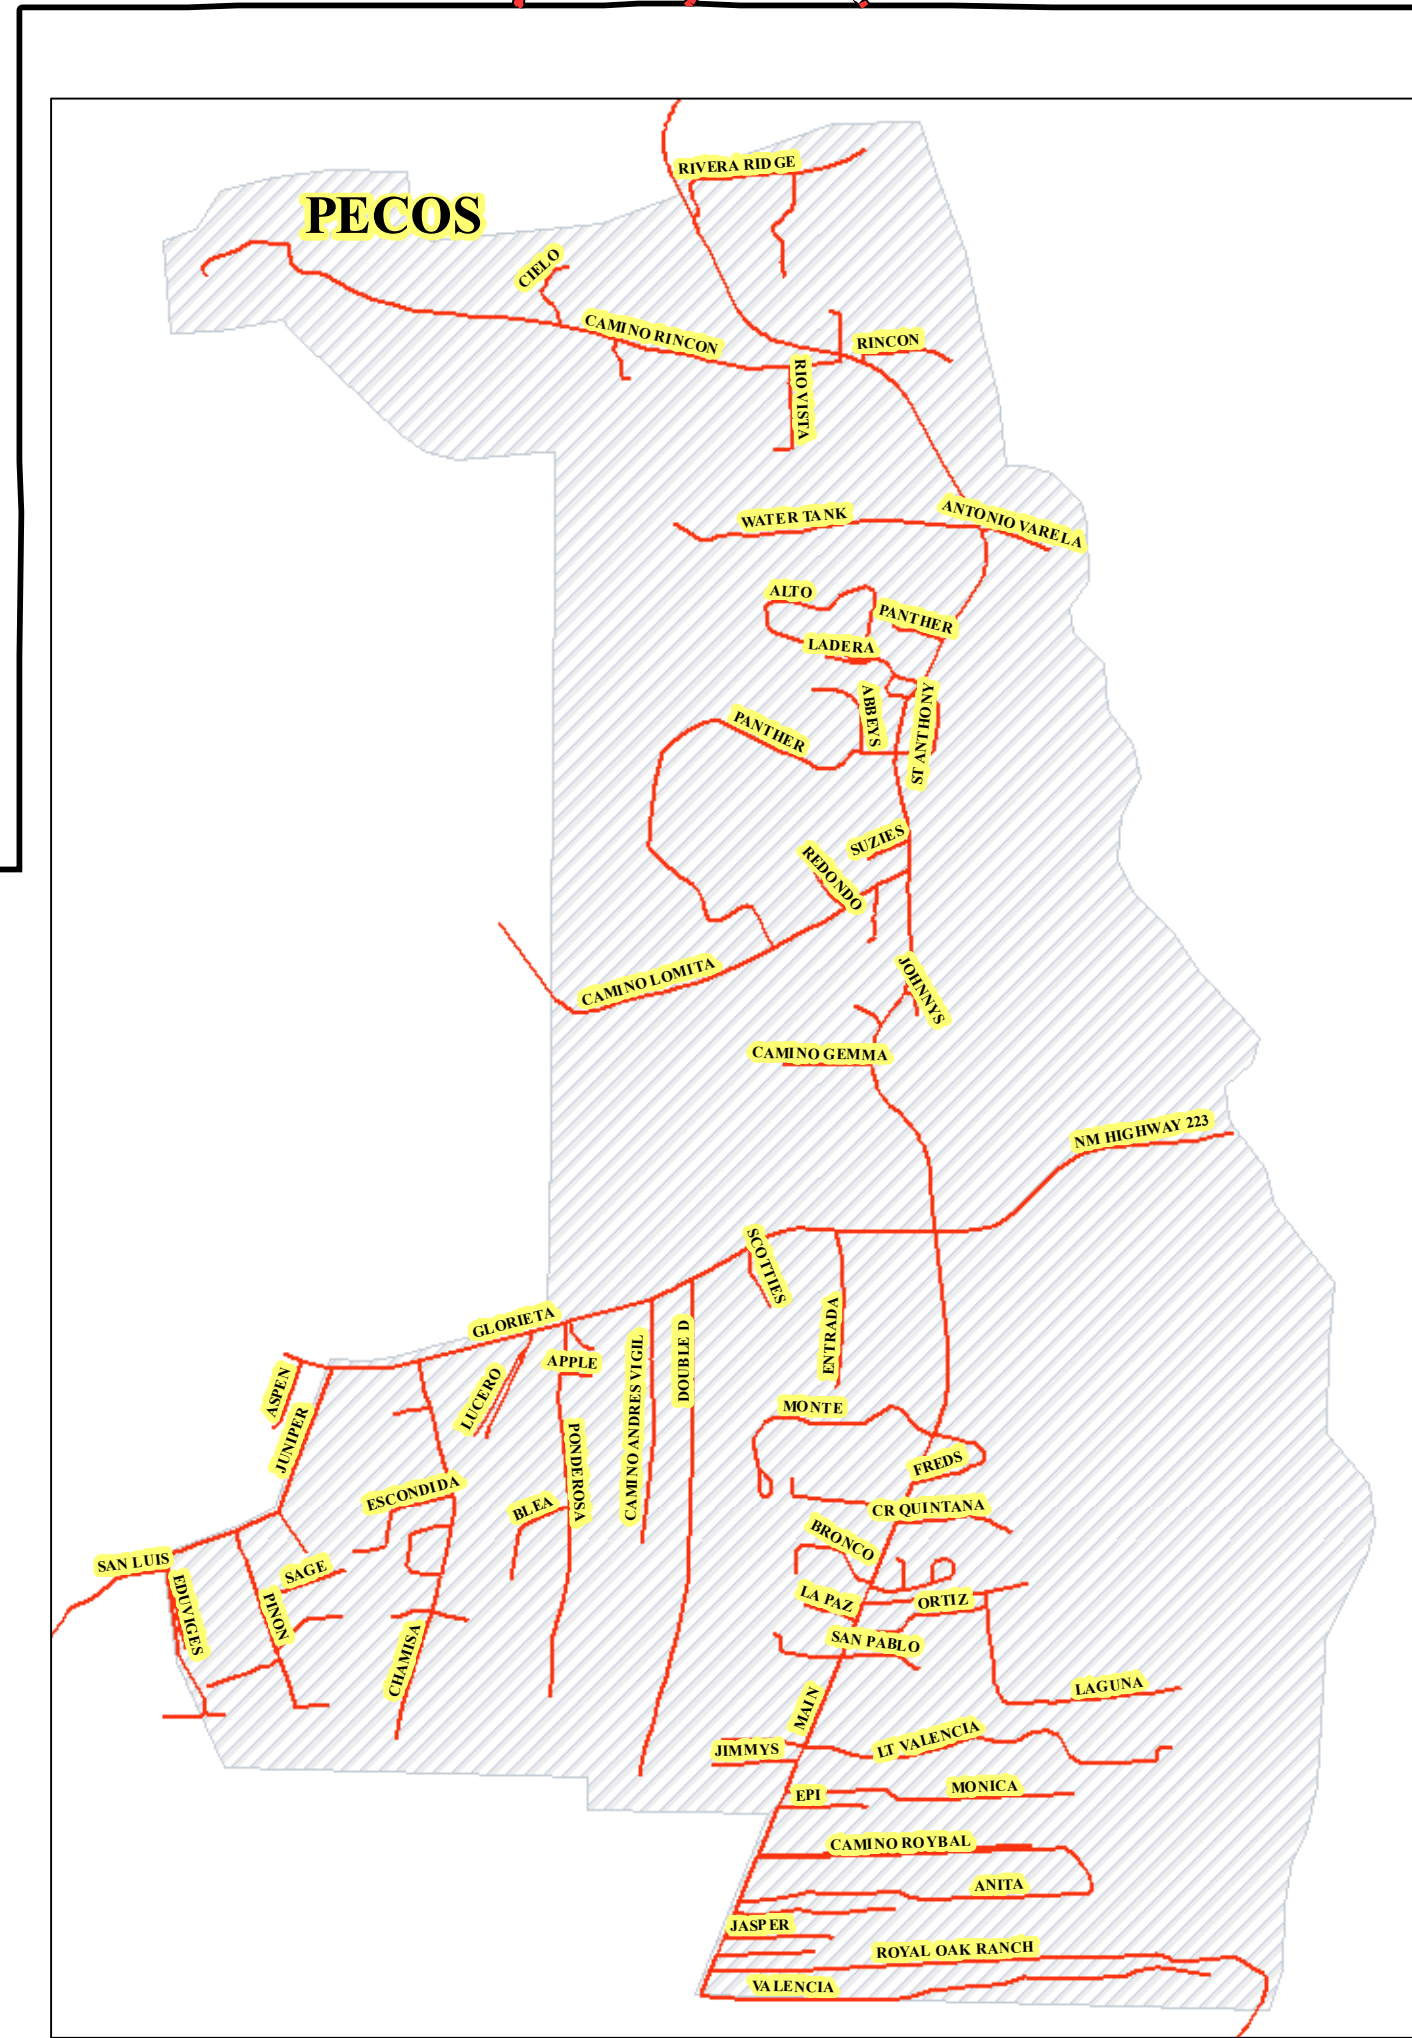

SAN MIGUEL COUNTY

LEGEND

Map created by: Mario H. Vázquez
Tuesday, April 27, 2010

NORTH

- INTERSTATE
- - - COUNTY ROADS
- FOREST ROADS
- NM STATE HIGHWAYS
- US HIGHWAYS
- PRIVATE & PUBLIC ROADS