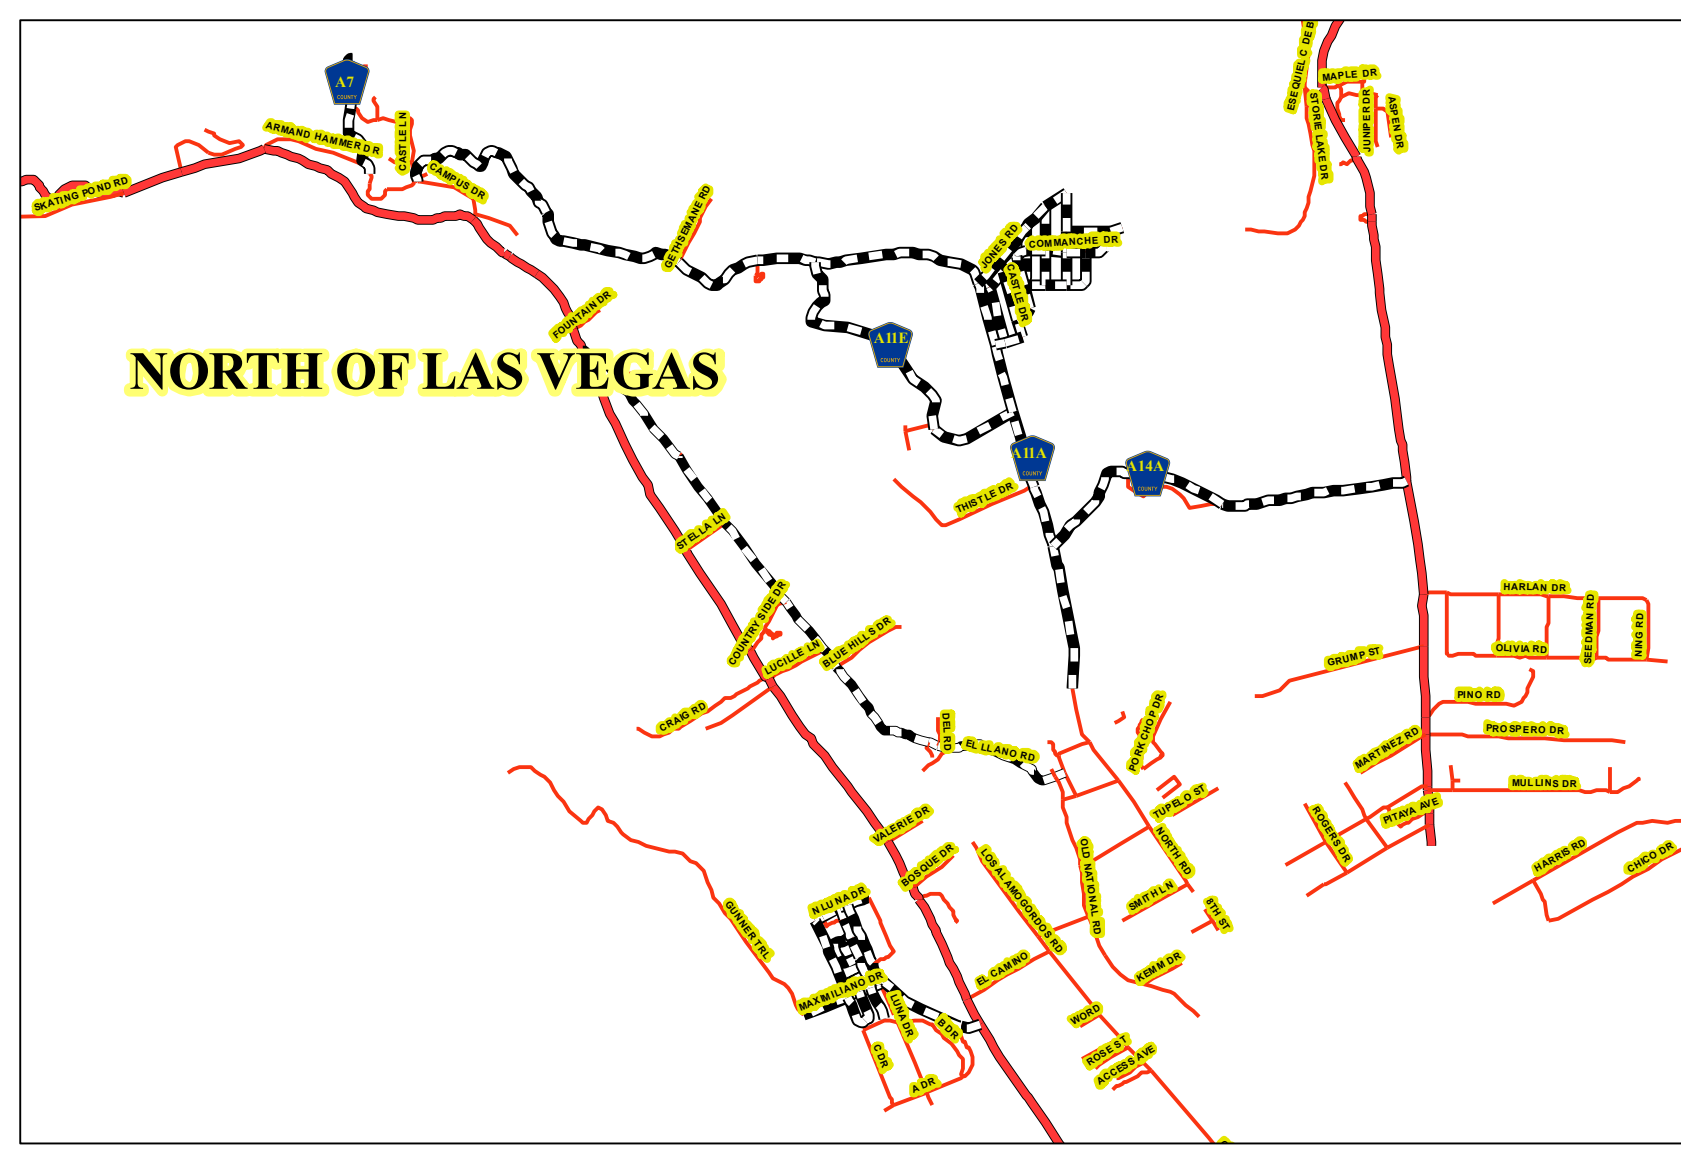

SAN MIGUEL COUNTY

LEGEND

Map created by: Mario H. Vázquez
Tuesday, April 27, 2010

NORTH

- INTERSTATE
- - - COUNTY ROADS
- FOREST ROADS
- NM STATE HIGHWAYS
- US HIGHWAYS
- PRIVATE & PUBLIC ROADS