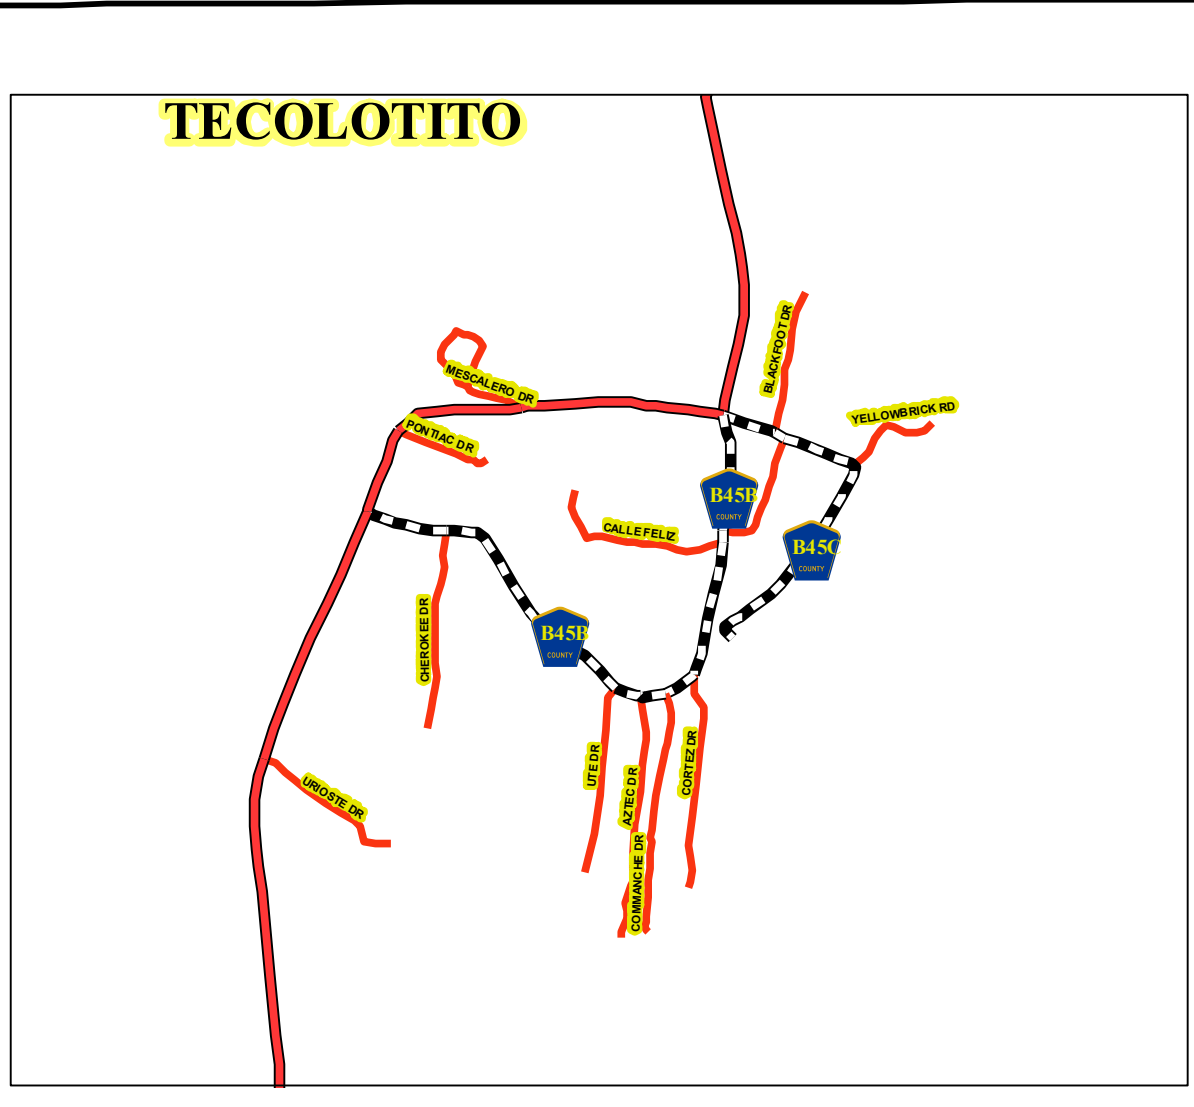

SAN MIGUEL COUNTY

LEGEND

Map created by: Mario H. Vázquez
Tuesday, April 27, 2010

NORTH

- INTERSTATE
- - - COUNTY ROADS
- FOREST ROADS
- NM STATE HIGHWAYS
- US HIGHWAYS
- PRIVATE & PUBLIC ROADS